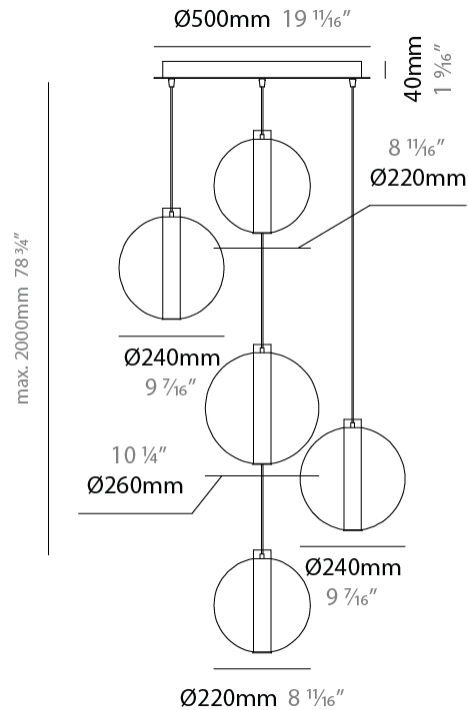

D141228-30K-MBK-AMB-BRZ-RUB-SKB-SMK

base number	_____	_____	_____
	Color Temperature	Finish Options	Finish Options

1. To build a product code in our configurator select the specify button on the base model # product page
2. To build a manual product code on this datasheet choose from the options listed below in blue font and add the suffix to the base model #

GENERAL

Series: Oscura Max
Subseries: Oscura Max - 5 Light Cluster
Brand: Cangini & Tucci
Division: Design
Mounting Type: Suspension
Mounting Location: Ceiling
Subcategory: Pendant

PHYSICAL

Shape: Round
Diameter (mm): 560
Diameter (in): 22 1/16"
Height (mm): 560
Height (in): 22 1/16"
Max. Overall Height (mm): 2560
Max. Overall Height (in): 100 13/16"
Light Distribution: Omnidirectional
Weight (kg): 8.555
Weight (lbs): 18.86
Accent Finish: PSS
Fixture Material: Glass / Metal
Cable Details: 2,000mm Transparent cable

ELECTRICAL

Lamp Type: LED (Zhaga Standard)
Input Wattage (W): 39
Total Output Wattage (W): 30
Dimming: Non-Dimmable
Driver Included: Yes
Driver Location: Integrated
Input Voltage (V): 120 - 277
Constant Current (MA): 500mA
Upon Request: Non-Dimming / Phase Dimming (120Vac only) / 0-10V Dimming

LED

Number of LEDs: 5
Color Temperature (°K): 3000
Max. Delivered Lumen (lm): 4330
CRI: >90 CRI

OPTICAL

RATINGS AND CERTIFICATIONS

Certified By: Certified for North American Standards
IP rating: IP20